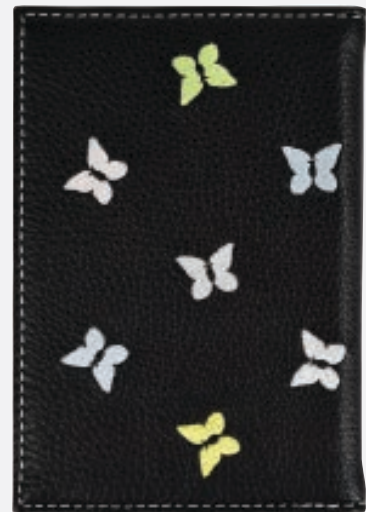

Scorecard Holder — Multi

Elite leatherette material with a multi repetitive embroidery locations.

L 180mm
W 115mm
MOQ 36