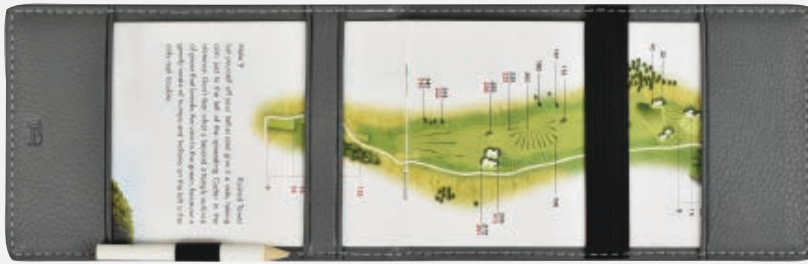

Executive Elite Collection

Course Yardage Book Single Embroidery

Elite leatherette material with a single embroidery location.

L 180mm
W 115mm
MOQ 36

COLOUR TECH