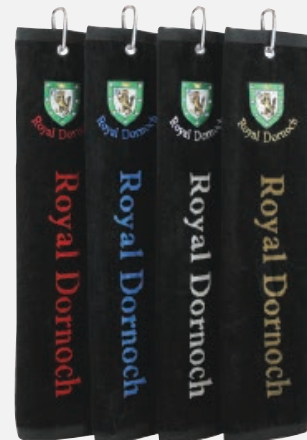

Jacquard Tri-Fold

Cotton or Velveteen Jacquard woven towel, embroidered then folded in to the popular tri-fold shape.
16" x 24"
MOQ 120