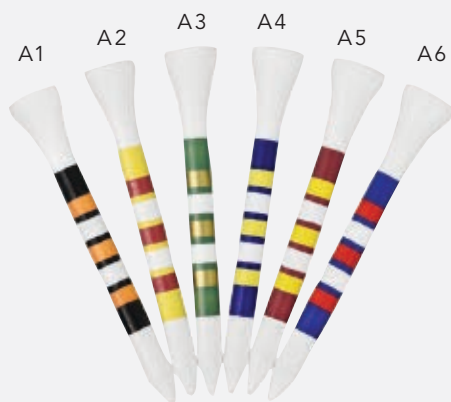

Stripe Tees

Premium birch wooden stripe tees in 53 mm, 69 mm and 80 mm. Available with one or two colour stripes as well as cup printing. Stock colour options available. PMS colour matched on orders of 10,000+ tees.