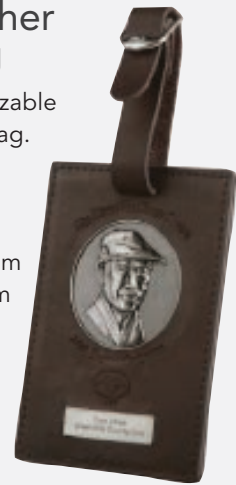

3D Leather Bag Tag

Fully customizable leather bag tag. Metal, PVC and leather combined.

L 115 mm
W 75 mm
MOQ 100