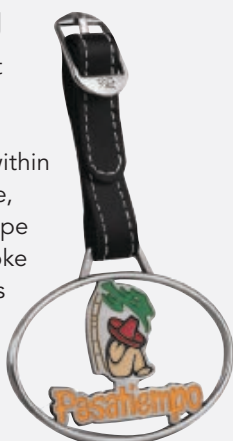

### Classic Bag Tag

Our classic bag tag can come in either one sided or two sided options with soft enamel or no enamel fill.  
 MOQ 100

PLATING   

### Bespoke Bag Tag

A lightweight bag tag with your logo embedded within a metal frame, the outer shape will be bespoke to your logo's profile.  
 MOQ 100

PLATING   