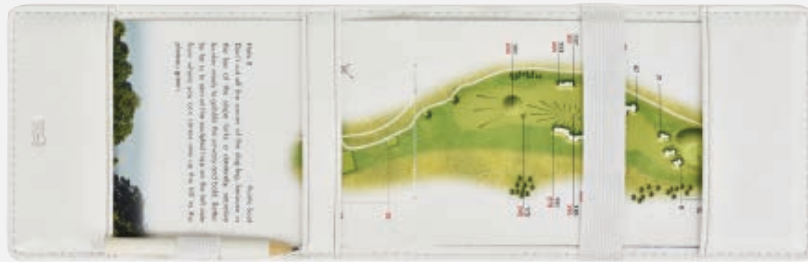

Course Yardage Book Multi Embroidery

Elite leatherette material with multi repetitive embroidery locations.

L 180mm
W 115mm
MOQ 36

COLOUR TECH