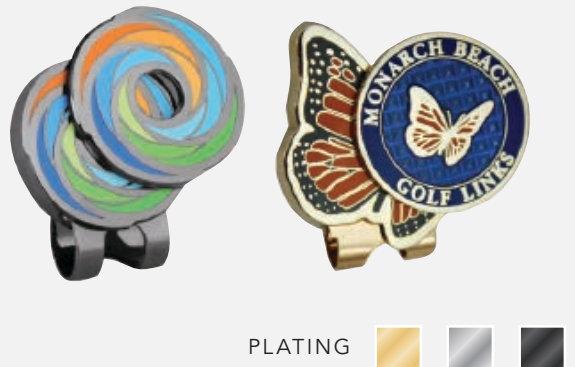

Bespoke Hat Clip

Magnetic hat clip produced in the shape of your logo, in either hard or soft enamel finishes.
MOQ 100