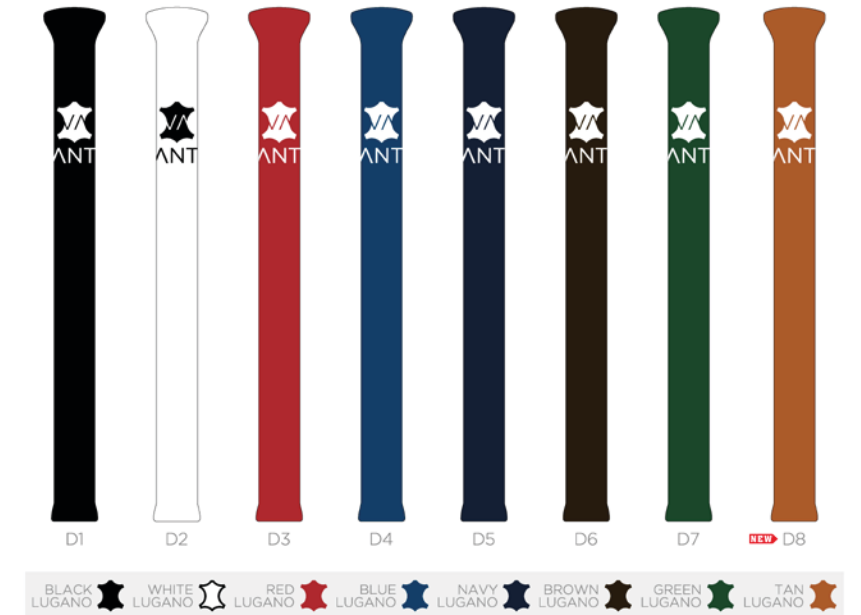

VINTAGE ALIGNMENT AID COVER